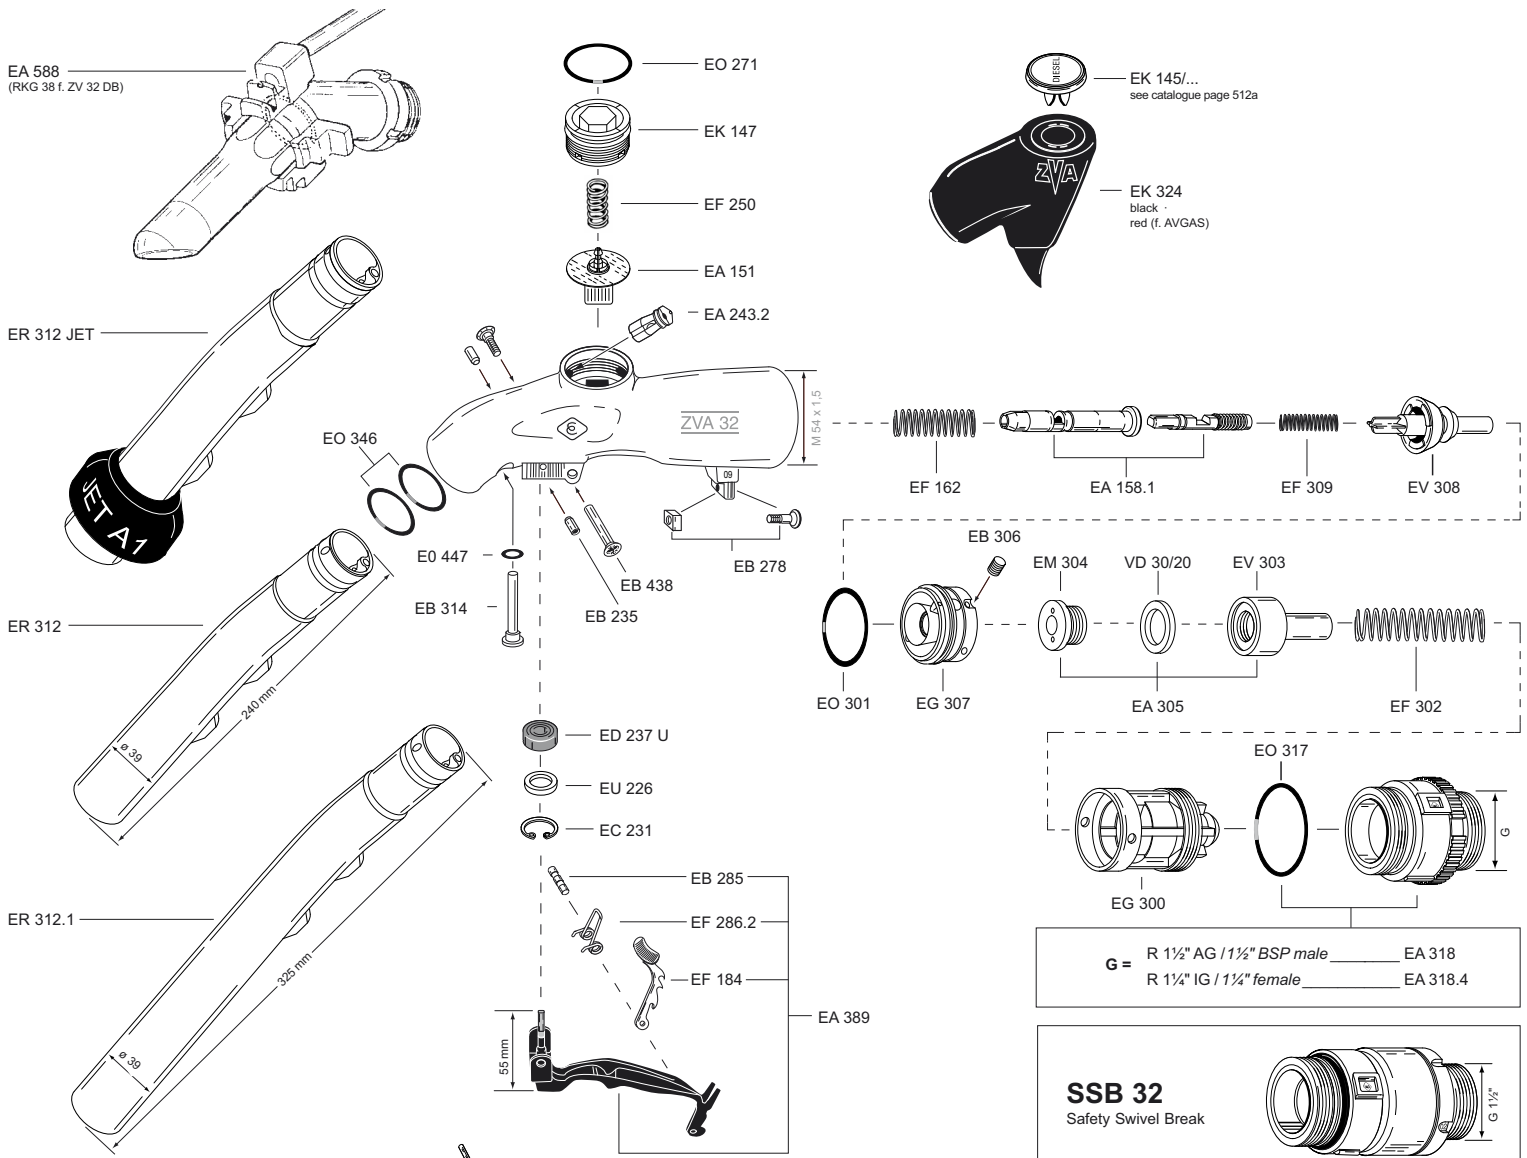

ZVA 32

G =	R 1 1/2" AG / 1 1/2" BSP male	EA 318
	R 1 1/4" IG / 1 1/4" female	EA 318.4

SSB 32
Safety Swivel Break

BT 32
Break Sleeve
Black

150 mm

RN 2 x M54 x 1,5 Adapter

DDC - V 50 2" AL Dry Disconnect Coupling