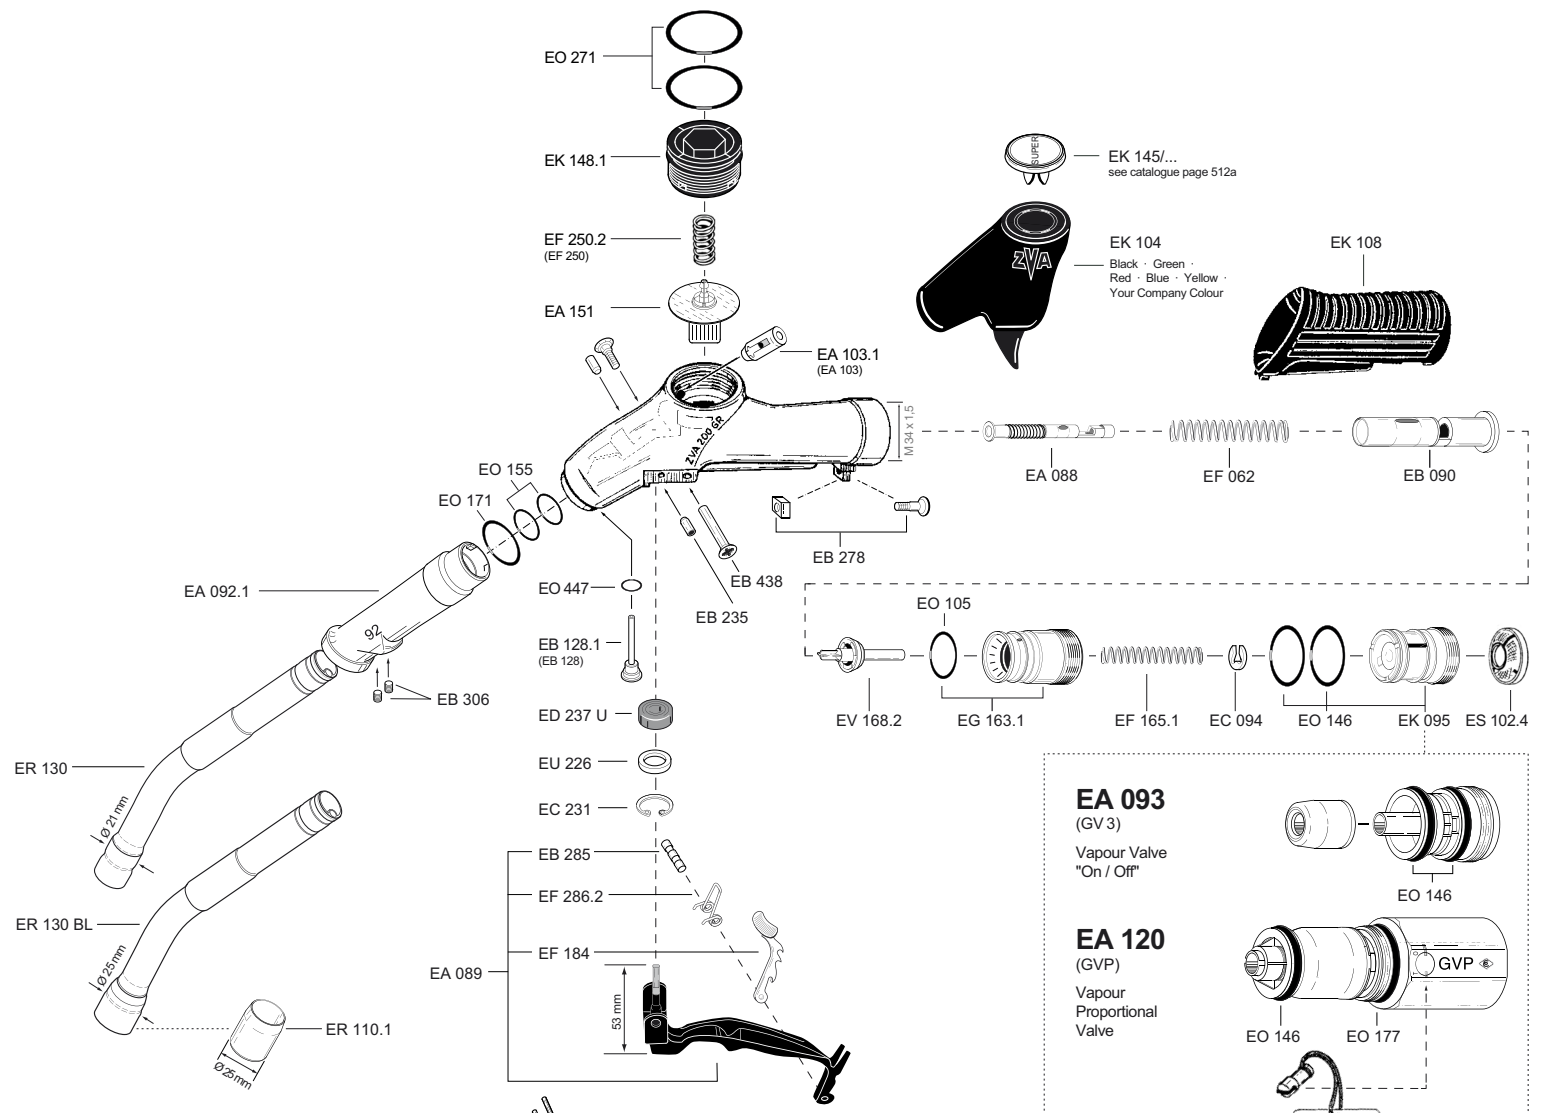

ZVA 200 GR (production until 12.2008)

EA 093

(GV 3)
Vapour Valve
"On / Off"

EA 120

(GVP)
Vapour Proportional Valve

EW-T

f. GVP

s. Info 5.95

CSB 21

COAX Safety Break

BS 21

Break Sleeve
f. CSB 21

Black (Standard) - Green - Red - Blue - Yellow - Your Company Colour

~ 112 mm