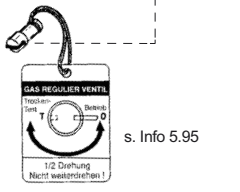

ZVA 200 GR (production until 12.2008)

EA 093

(GV 3)
Vapour Valve
"On / Off"

EA 120

(GVP)
Vapour Proportional Valve

EW-T

f. GVP

s. Info 5.95

CSB 21

COAX Safety Break

BS 21

Break Sleeve
f. CSB 21

Black (Standard) - Green - Red - Blue - Yellow - Your Company Colour

~ 112 mm