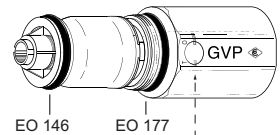

ZVA 200 GR (production until 12.2008)

EA 093

(GV 3)
Vapour Valve
"On / Off"

EA 120

(GVP)
Vapour Proportional Valve

EW-T

f. GVP

s. Info 5.95

CSB 21

COAX Safety Break

BS 21

Break Sleeve
f. CSB 21

Black (Standard) - Green - Red - Blue - Yellow - Your Company Colour

~ 112 mm