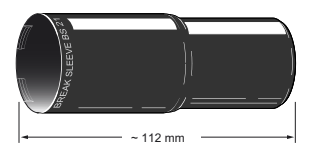

ZVA 200 GR (production until 12.2008)

EA 093

(GV 3)
Vapour Valve
"On / Off"

EA 120

(GVP)
Vapour Proportional Valve

EW-T

f. GVP

s. Info 5.95

CSB 21

COAX Safety Break

BS 21

Break Sleeve
f. CSB 21

Black (Standard) - Green - Red - Blue - Yellow - Your Company Colour

~ 112 mm